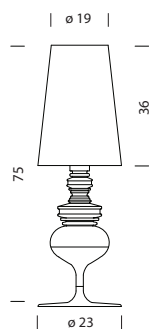

# metalarte

Lamps giving ambient light. Porcelain structure finished in black, white, platinum or gold. Black or white shades in chintz fabric and platinum or gold in Metalon.

Environment	Indoor
Structure	Porcelain
Shade	Chintz fabric or Metalon
Voltage	230 V
Switching	ON/OFF switch on the electrical cable
Supply	Electrical cable with plug
Cable length	140 cm

## Structure

451600300  
451602500  
451604700  
451607200

- Gold
- White
- Black
- Platinum