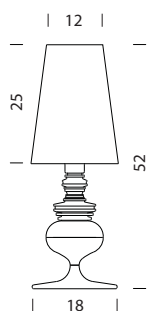

Environment	Indoor
Structure	Porcelain
Shade	Chintz fabric or Metalon
Voltage	230 V
Switching	ON/OFF switch on the electrical cable
Supply	Electrical cable with plug
Cable length	160 cm

Structure

459100300
459102500
459104700
459107200