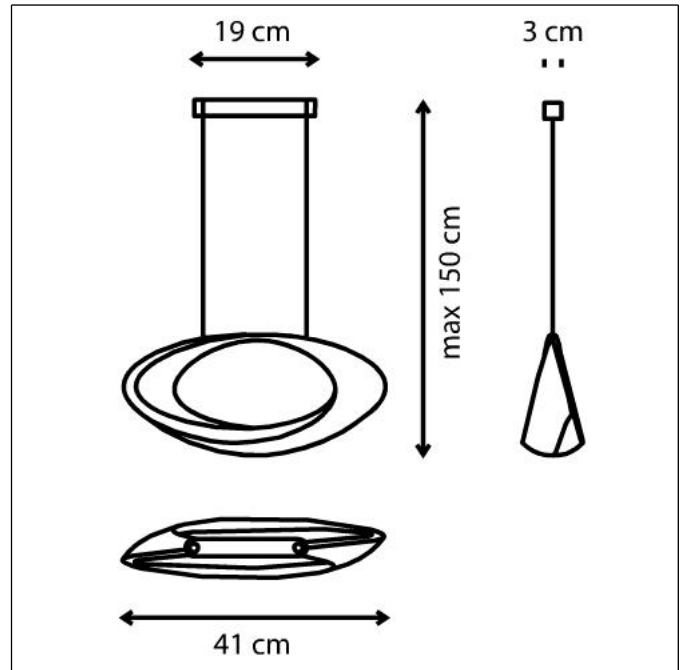

1192010A
Cabildo Sospensione
White

The indirect light shapes the body lamp, bringing out its winding form and giving it the astonishing appearance of a ring of light. The suspension cables are also feed cables.

Luminaire

Item Code:	1192010A
Designer name:	Eric Solé
Product typology:	Suspension luminaires
Material:	Aluminio fundido a presión y pintado
Colour:	White

Light source

ILCOS code:	HDG/UB
Lamp category:	Halogen lamps with mains voltage
Number of lamps:	1
Lamp type:	QT-DE12
Base:	R7s
Lamp power (W):	300
Lamp duration (h):	2000
Luminous flux (lm):	5000
Voltage (V):	220V-240V
Colour rendering index (Ra):	1A

Optics

Light emission: Indirect diffused

Electrical equipment

Mains voltage (V): 220V-240V

Installation

Environment:	Indoor
Mounting location:	Ceiling pendant
Length (mm):	410

Notes

Lamp included