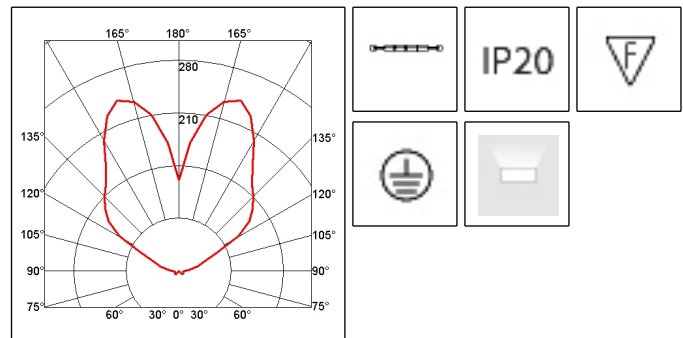

1192010A
Cabildo Sospensione
White

The indirect light shapes the body lamp, bringing out its winding form and giving it the astonishing appearance of a ring of light. The suspension cables are also feed cables.

Luminaire

Item Code:	1192010A
Designer name:	Eric Solé
Product typology:	Suspension luminaires
Material:	Aluminio fundido a presión y pintado
Colour:	White

Light source

ILCOS code:	HDG/UB
Lamp category:	Halogen lamps with mains voltage
Number of lamps:	1
Lamp type:	QT-DE12
Base:	R7s
Lamp power (W):	300
Lamp duration (h):	2000
Luminous flux (lm):	5000
Voltage (V):	220V-240V
Colour rendering index (Ra):	1A

Optics

Light emission: Indirect diffused

Electrical equipment

Mains voltage (V): 220V-240V

Installation

Environment:	Indoor
Mounting location:	Ceiling pendant
Length (mm):	410

Notes

Lamp included