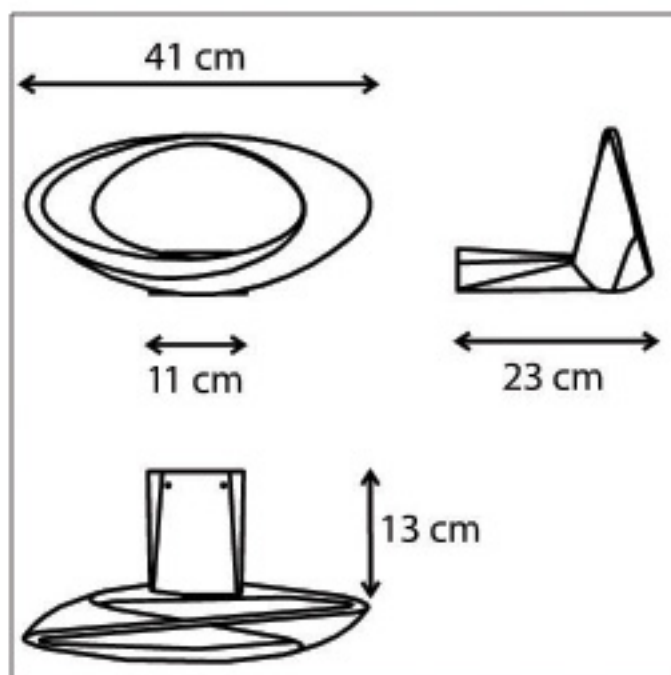

1190010A
Cabildo Parete
White

The indirect light shapes the body lamp, bringing out its winding form and giving it the astonishing appearance of a ring of light.

Luminaire

Item Code:	1190010A
Designer name:	Eric Solé
Product typology:	Wall luminaires
Material:	Aluminio fundido a presión y pintado
Colour:	White

Optics

Light emission: Indirect diffused

Electrical equipment

Mains voltage (V): 220V-240V

Installation

Environment: Indoor
Mounting location: Wall surface
Length (mm): 410

Notes

Lamp included

1191010A
Cabildo Parete
White

The indirect light shapes the body lamp, bringing out its winding form and giving it the astonishing appearance of a ring of light.

Luminaire

Item Code:	1191010A
Designer name:	Eric Solé
Product typology:	Wall luminaires
Material:	Aluminio fundido a presión y pintado
Colour:	White