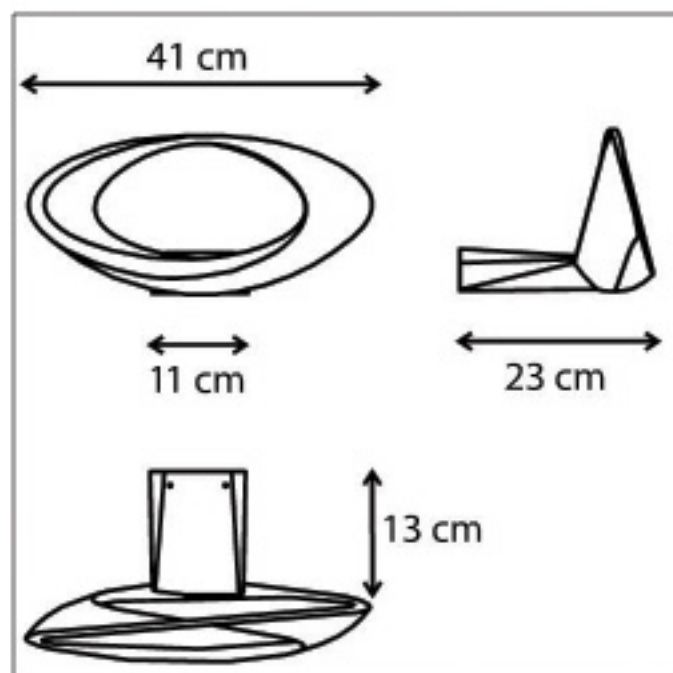

1190010A
Cabildo Parete
White

The indirect light shapes the body lamp, bringing out its winding form and giving it the astonishing appearance of a ring of light.

Luminaire

Item Code:	1190010A
Designer name:	Eric Solé
Product typology:	Wall luminaires
Material:	Aluminio fundido a presión y pintado
Colour:	White

Optics

Light emission: Indirect diffused

Electrical equipment

Mains voltage (V): 220V-240V

Installation

Environment: Indoor
Mounting location: Wall surface
Length (mm): 410

Notes

Lamp included

1191010A
Cabildo Parete
White

The indirect light shapes the body lamp, bringing out its winding form and giving it the astonishing appearance of a ring of light.

Luminaire

Item Code:	1191010A
Designer name:	Eric Solé
Product typology:	Wall luminaires
Material:	Aluminio fundido a presión y pintado
Colour:	White