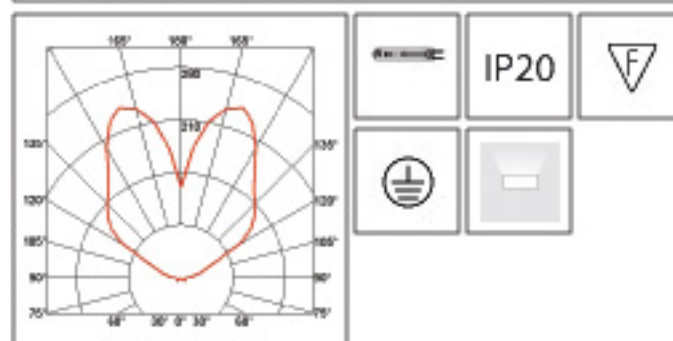

1190010A
Cabildo Parete
White

The indirect light shapes the body lamp, bringing out its winding form and giving it the astonishing appearance of a ring of light.

Luminaire

Item Code:	1190010A
Designer name:	Eric Solé
Product typology:	Wall luminaires
Material:	Aluminio fundido a presión y pintado
Colour:	White

Optics

Light emission: Indirect diffused

Electrical equipment

Mains voltage (V): 220V-240V

Installation

Environment: Indoor
Mounting location: Wall surface
Length (mm): 410

Notes

Lamp included

1191010A
Cabildo Parete
White

The indirect light shapes the body lamp, bringing out its winding form and giving it the astonishing appearance of a ring of light.

Luminaire

Item Code:	1191010A
Designer name:	Eric Solé
Product typology:	Wall luminaires
Material:	Aluminio fundido a presión y pintado
Colour:	White