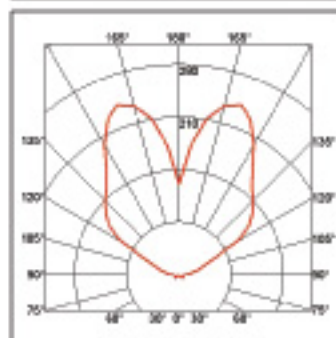

1190010A
Cabildo Parete
White

The indirect light shapes the body lamp, bringing out its winding form and giving it the astonishing appearance of a ring of light.

Luminaire

Item Code:	1190010A
Designer name:	Eric Solé
Product typology:	Wall luminaires
Material:	Aluminio fundido a presión y pintado
Colour:	White

Optics

Light emission: Indirect diffused

Electrical equipment

Mains voltage (V): 220V-240V

Installation

Environment: Indoor
Mounting location: Wall surface
Length (mm): 410

Notes

Lamp included

1191010A
Cabildo Parete
White

The indirect light shapes the body lamp, bringing out its winding form and giving it the astonishing appearance of a ring of light.

Luminaire

Item Code:	1191010A
Designer name:	Eric Solé
Product typology:	Wall luminaires
Material:	Aluminio fundido a presión y pintado
Colour:	White