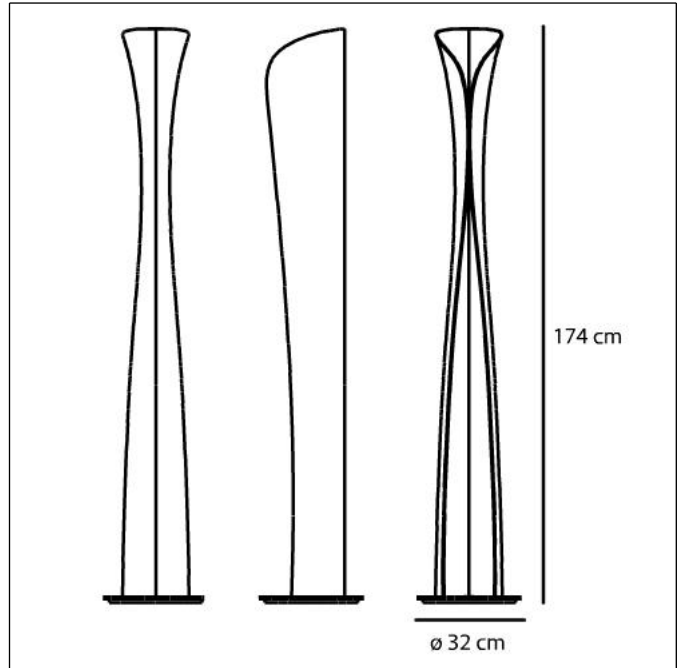

1368010A
Cadmo
Black / White

Floor lamp. A steel panel screens and releases a soft indirect light upwards together with a diffused light along the vertical aperture of the lamp. Combination of halogen light sources, for indirect and diffused emission, with separate switching. Painted steel body lamp, with cover-base in painted inox-steel. Colours: black/white - red/white - white/white.

Luminaire	
Item Code:	1368010A
Designer name:	Karim Rashid
Product typology:	Floor luminaires
Material:	Steel
Colour:	Black / White

Optics	
Light emission:	Indirect and diffused
Diffuser finish material:	Screen