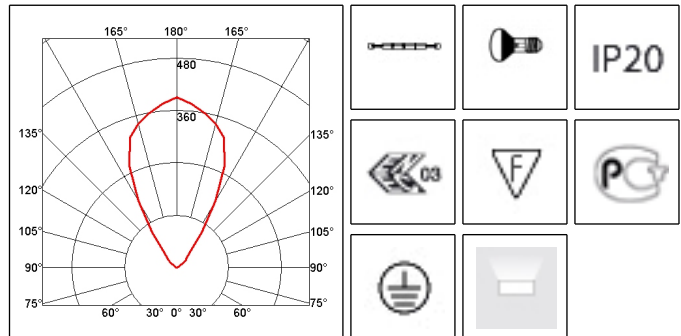

1368010A
Cadmo
Black / White

Floor lamp. A steel panel screens and releases a soft indirect light upwards together with a diffused light along the vertical aperture of the lamp. Combination of halogen light sources, for indirect and diffused emission, with separate switching. Painted steel body lamp, with cover-base in painted inox-steel. Colours: black/white - red/white - white/white.

Luminaire	
Item Code:	1368010A
Designer name:	Karim Rashid
Product typology:	Floor luminaires
Material:	Steel
Colour:	Black / White

Optics	
Light emission:	Indirect and diffused
Diffuser finish material:	Screen