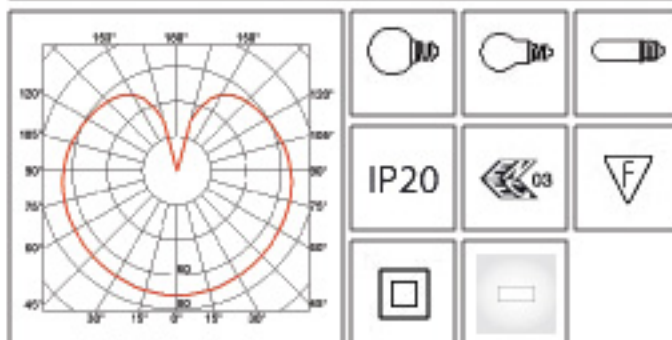

1055 010A
Castore Terra 35
White

The spherical diffuser design is enhanced by a removable-fitting and tapering luminous stem, making a gentle transition from the strong diffuser light to the blind lamp structure area. Castore terra 35 and 42 have a touch band on the stem for the storage of the latest light intensity set-up or the use of a local or remote control (controlled socket). Base in zamac; stem in thermoplastic resin; blown glass diffuser, available in two sizes. Diffused light emission.

Luminaire

Item Code:	1055 010A
Designer name:	Huub Ubbens and Michele De Lucchi
Product typology:	Floor luminaires
Material:	Thermoplastic and Zamak
Colour:	White

Light source

ILCOS code:	1AG/WP, 1AA/C, HSGSBT/C
Lamps description:	1 x G95 150w E27 Or 1 x A60 100w E27 Or 1 x QT32 150w E27
Lamp category:	Incandescent lamps, Halogen lamps with mains voltage
Number of lamps:	1
Lamp type:	G95, A60, QT32
Base:	E27
Lamp power (W):	150, 100
Lamp duration (h):	1000, 2000
Luminous flux (lm):	1800, 1380, 2500
Voltage (V):	220V-240V
Colour rendering index (Ra):	1A