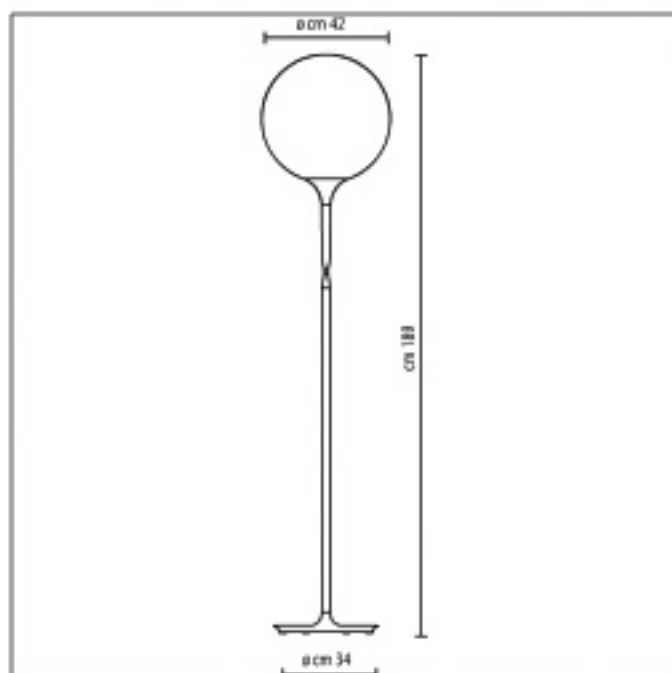

1055 010A
Castore Terra 35
White

The spherical diffuser design is enhanced by a removable-fitting and tapering luminous stem, making a gentle transition from the strong diffuser light to the blind lamp structure area. Castore terra 35 and 42 have a touch band on the stem for the storage of the latest light intensity set-up or the use of a local or remote control (controlled socket). Base in zamac; stem in thermoplastic resin; blown glass diffuser, available in two sizes. Diffused light emission.

Luminaire

Item Code:	1055 010A
Designer name:	Huub Ubbens and Michele De Lucchi
Product typology:	Floor luminaires
Material:	Thermoplastic and Zamak
Colour:	White

Light source

ILCOS code:	1AG/WP, 1AA/C, HSGSBT/C
Lamps description:	1 x G95 150w E27 Or 1 x A60 100w E27 Or 1 x QT32 150w E27
Lamp category:	Incandescent lamps, Halogen lamps with mains voltage
Number of lamps:	1
Lamp type:	G95, A60, QT32
Base:	E27
Lamp power (W):	150, 100
Lamp duration (h):	1000, 2000
Luminous flux (lm):	1800, 1380, 2500
Voltage (V):	220V-240V
Colour rendering index (Ra):	1A

Optics

Light emission:	Diffused
Diffuser finish material:	Blown glass

Electrical equipment

Mains voltage (V):	220V-240V
Emergency Availability:	Without

Installation

Environment:	Indoor
Mounting location:	Floor surface

Notes

With dimmer

1054 010A
Castore Terra 42
White

The spherical diffuser design is enhanced by a removable-fitting and tapering luminous stem, making a gentle transition from the strong diffuser light to the blind lamp structure area. Castore terra 35 and 42 have a touch band on the stem for the storage of the latest light intensity set-up or the use of a local or remote control (controlled socket). Base in zamac; stem in thermoplastic resin; blown glass diffuser, available in two sizes. Diffused light emission.