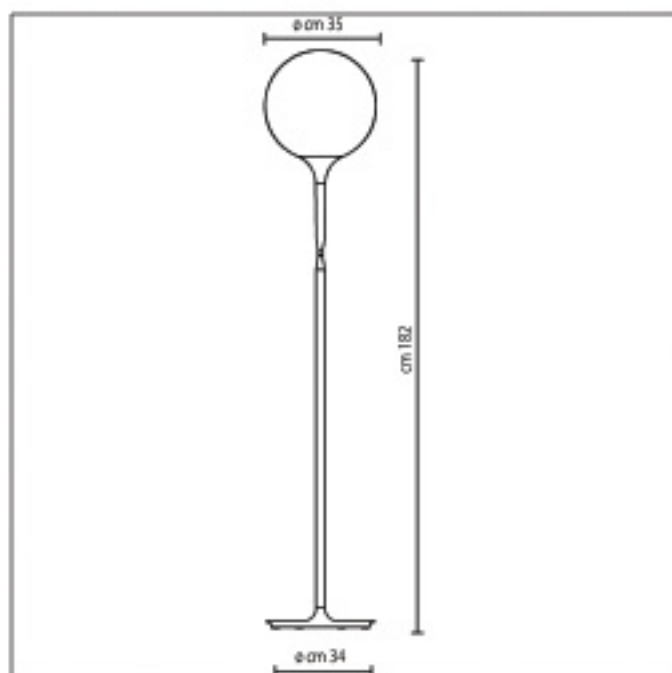

1055 010A
Castore Terra 35
White

The spherical diffuser design is enhanced by a removable-fitting and tapering luminous stem, making a gentle transition from the strong diffuser light to the blind lamp structure area. Castore terra 35 and 42 have a touch band on the stem for the storage of the latest light intensity set-up or the use of a local or remote control (controlled socket). Base in zamac; stem in thermoplastic resin; blown glass diffuser, available in two sizes. Diffused light emission.

Luminaire

Item Code:	1055 010A
Designer name:	Huub Ubbens and Michele De Lucchi
Product typology:	Floor luminaires
Material:	Thermoplastic and Zamak
Colour:	White

Light source

ILCOS code:	1AG/WP, 1AA/C, HSGSBT/C
Lamps description:	1 x G95 150w E27 Or 1 x A60 100w E27 Or 1 x QT32 150w E27
Lamp category:	Incandescent lamps, Halogen lamps with mains voltage
Number of lamps:	1
Lamp type:	G95, A60, QT32
Base:	E27
Lamp power (W):	150, 100
Lamp duration (h):	1000, 2000
Luminous flux (lm):	1800, 1380, 2500
Voltage (V):	220V-240V
Colour rendering index (Ra):	1A

Notes

With dimmer

1054 010A
Castore Terra 42
White

The spherical diffuser design is enhanced by a removable-fitting and tapering luminous stem, making a gentle transition from the strong diffuser light to the blind lamp structure area. Castore terra 35 and 42 have a touch band on the stem for the storage of the latest light intensity set-up or the use of a local or remote control (controlled socket). Base in zamac; stem in thermoplastic resin; blown glass diffuser, available in two sizes. Diffused light emission.