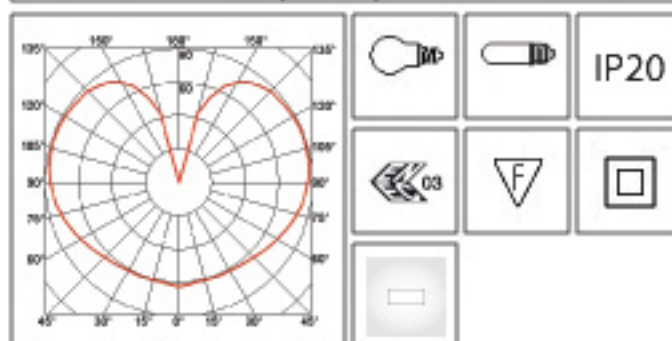

Luminaire

Item Code:	1054 010A
Designer name:	Huub Ubbens and Michele De Lucchi
Product typology:	Floor luminaires
Material:	Thermoplastic and Zamak
Colour:	White

Light source

ILCOS code:	1AA/C, HSGSBT/C/UB
Lamps description:	1 x A80 200w E27 Or 1 x QT32 250w E27
Lamp category:	Incandescent lamps, Halogen lamps with mains voltage
Number of lamps:	1
Lamp type:	A80, QT32
Base:	E27
Lamp power (W):	200, 250
Lamp duration (h):	1000, 2000
Luminous flux (lm):	3150, 4200
Voltage (V):	220V-240V
Colour rendering index (Ra):	1A

Optics

Light emission:	Diffused
Diffuser finish material:	Blown glass

Electrical equipment

Mains voltage (V):	220V-240V
Emergency Availability:	Without

Installation

Environment:	Indoor
Mounting location:	Floor surface

Notes

With dimmer