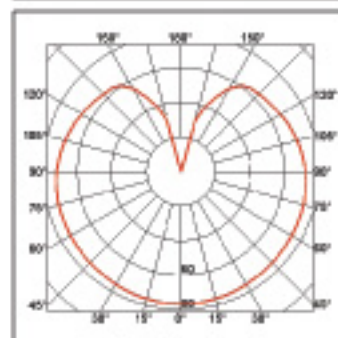

1034 010A  
Dioscuri Tavolo 14  
White

Base in thermoplastic resin, acid-etched blown glass diffuser.  
Available in four sizes. Diffused light emission.

### Luminaire

Item Code:	1034 010A
Designer name:	Michele De Lucchi
Product typology:	Table luminaires
Material:	Thermoplastic resin
Colour:	White