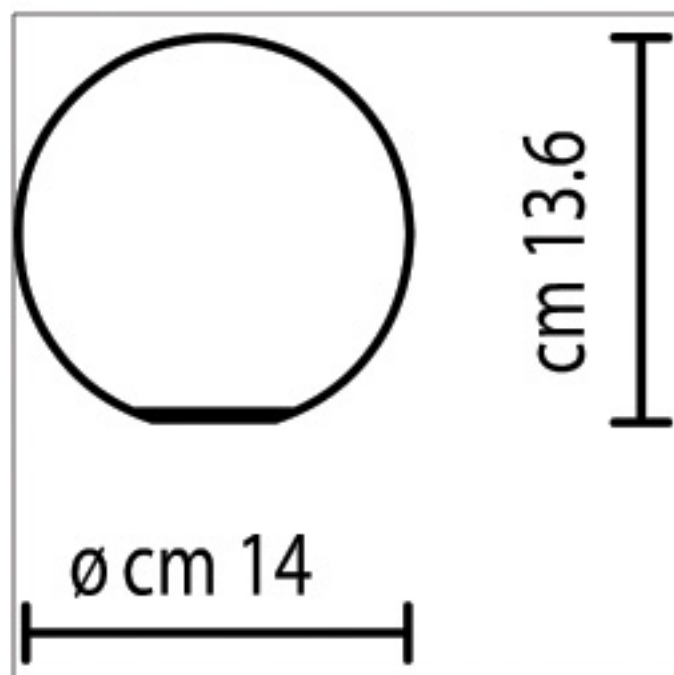

### Luminaire

Item Code:	1034 010A
Designer name:	Michele De Lucchi
Product typology:	Table luminaires
Material:	Thermoplastic resin
Colour:	White