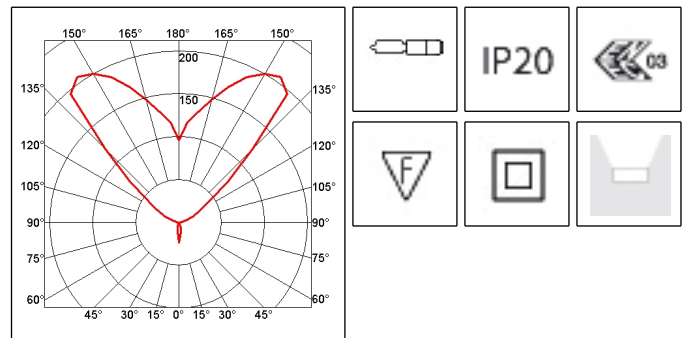

A 02 32 00
Icaro
Metal grey

Wall. Body in metallic-grey painted metal, perforated polished chromed steel screen, diffuser in clear crystal. Indirect light emission.

Luminaire

Item Code:	A 02 32 00
Designer name:	Carlo Forcolini
Product typology:	Ceiling/Wall luminaires
Material:	Painted metal
Colour:	Metal grey

Light source

ILCOS code:	HSGST/C/UB
Lamps description:	1 x QT18 100w B15d
Lamp category:	Halogen lamps with mains voltage
Number of lamps:	1
Lamp type:	QT18
Base:	B15d
Lamp power (W):	100
Luminous flux (lm):	1500
Voltage (V):	220V-240V
Colour rendering index (Ra):	1A

Optics

Light emission:	Indirect
Diffuser finish material:	Clear crystal

Electrical equipment

Mains voltage (V):	220V-240V
Emergency Availability:	Without

Installation

Environment:	Indoor
Mounting location:	Wall surface
Length (mm):	280