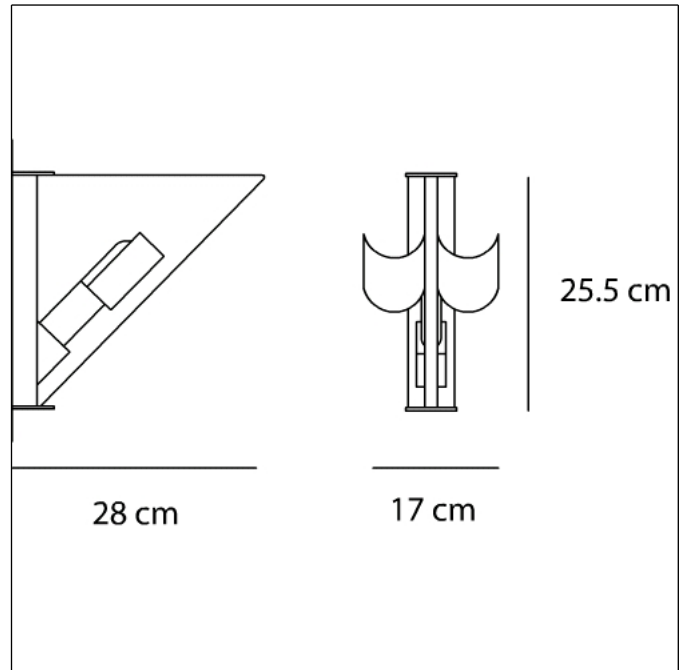

A 02 32 00
Icaro
Metal grey

Wall. Body in metallic-grey painted metal, perforated polished chromed steel screen, diffuser in clear crystal. Indirect light emission.

Luminaire

Item Code:	A 02 32 00
Designer name:	Carlo Forcolini
Product typology:	Ceiling/Wall luminaires
Material:	Painted metal
Colour:	Metal grey

Optics

Light emission:	Indirect
Diffuser finish material:	Clear crystal

Electrical equipment

Mains voltage (V):	220V-240V
Emergency Availability:	Without

Installation

Environment:	Indoor
Mounting location:	Wall surface
Length (mm):	280