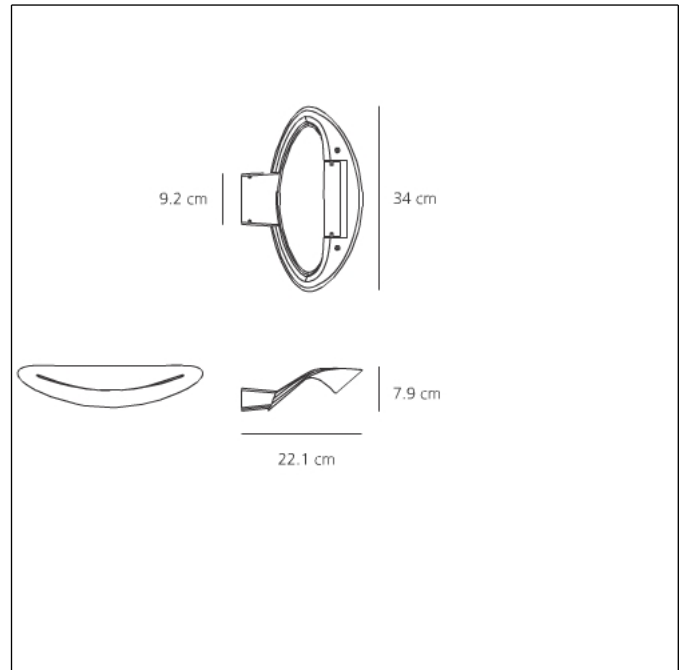

0916 010A
Mesmeri Halogena
White

The sinuous plastic line of the lamp unit envelops and masks the light source inside it, releasing almost by magic a soft beam of light upwards. Body lamp in painted or chromed die-cast aluminium. Indirect light emission. Colours: white, silver die-cast aluminium, chromed opaque or polished.

Luminaire

| | |
|-------------------|--------------------|
| Item Code: | 0916 010A |
| Designer name: | Eric Solé |
| Product typology: | Wall luminaires |
| Material: | Die-cast aluminium |
| Colour: | White |