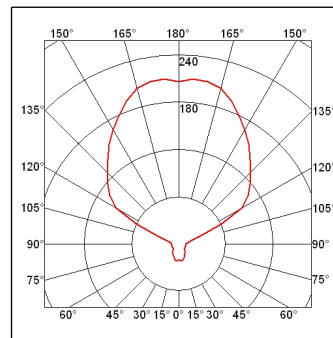

0916 010A
Mesmeri Halogena
White

The sinuous plastic line of the lamp unit envelops and masks the light source inside it, releasing almost by magic a soft beam of light upwards. Body lamp in painted or chromed die-cast aluminium. Indirect light emission. Colours: white, silver die-cast aluminium, chromed opaque or polished.

Luminaire

| | |
|-------------------|--------------------|
| Item Code: | 0916 010A |
| Designer name: | Eric Solé |
| Product typology: | Wall luminaires |
| Material: | Die-cast aluminium |
| Colour: | White |