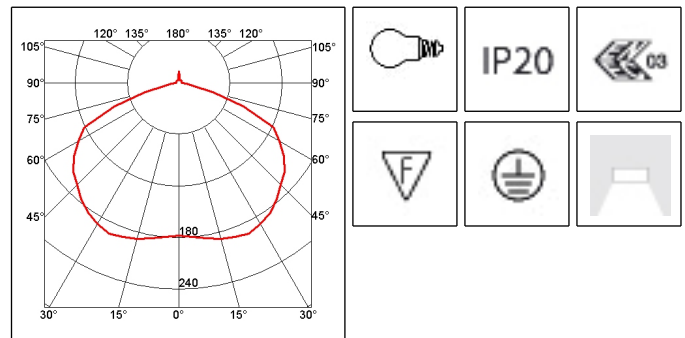

A025450 Tolomeo Faretto Aluminium

Wall support in polished aluminium, fully rotational diffuser in matt anodised aluminium. Available in two dimensions. Tolomeo micro faretto is available with or without switch situated on the back plate. Direct adjustable light emission. Colour: aluminium.

Luminaire	
Item Code:	A025450
Designer name:	Giancarlo Fassina and Michele De Lucchi
Product typology:	Wall luminaires
Material:	Polished aluminium
Colour:	Aluminium

Optics	
Light emission:	Direct adjustable
Diffuser finish material:	Matt anodised aluminium

Light source	
ILCOS code:	IAA/C
Lamps description:	1 x 100W IAA
Lamp category:	Incandescent lamps
Number of lamps:	1
Lamp type:	A60
Base:	E27
Lamp power (W):	100
Total wattage (W):	100
Lamp duration (h):	1000
Luminous flux (lm):	1380
Voltage (V):	220V-240V
Colour rendering index (Ra):	1A