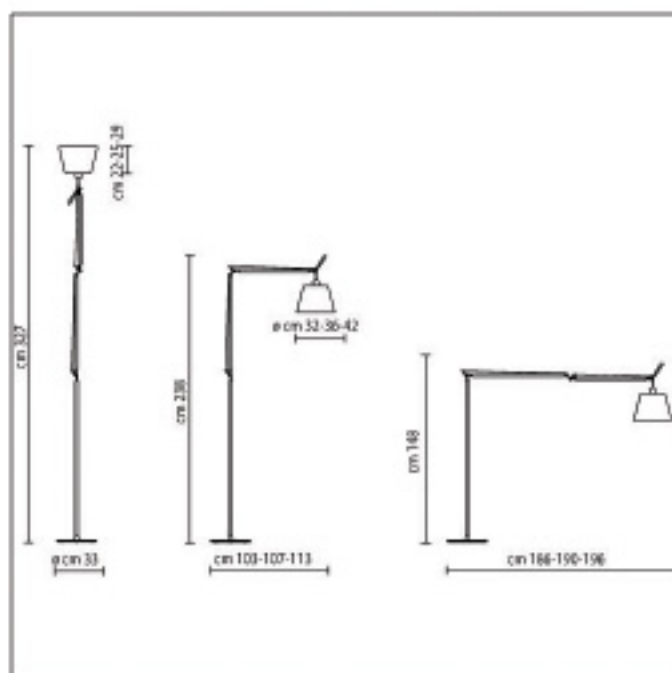

Luminaire

Item Code:	0778010A
Product typology:	Ceiling/Wall luminaires, Floor luminaires
Material:	Polished aluminium
Colour:	Polished aluminium

Light source

ILCOS code:	IAG/WP, HSGSBT/C
Lamps description:	1 x G120 150w E27 Or 1 x QT32 150w E27
Lamp category:	Incandescent lamps, Halogen lamps with mains voltage
Number of lamps:	1
Lamp type:	G120, QT32
Base:	E27
Lamp power (W):	150
Lamp duration (h):	1000, 2000
Luminous flux (lm):	1800, 2500
Voltage (V):	220V-240V
Colour rendering index (Ra):	1A

Optics

Light emission:	Direct diffused adjustable
-----------------	----------------------------

Electrical equipment

Mains voltage (V):	220V-240V
Emergency Availability:	Without

Installation

Environment:	Indoor
Mounting location:	Floor surface, Wall bracket
Length (mm):	2060