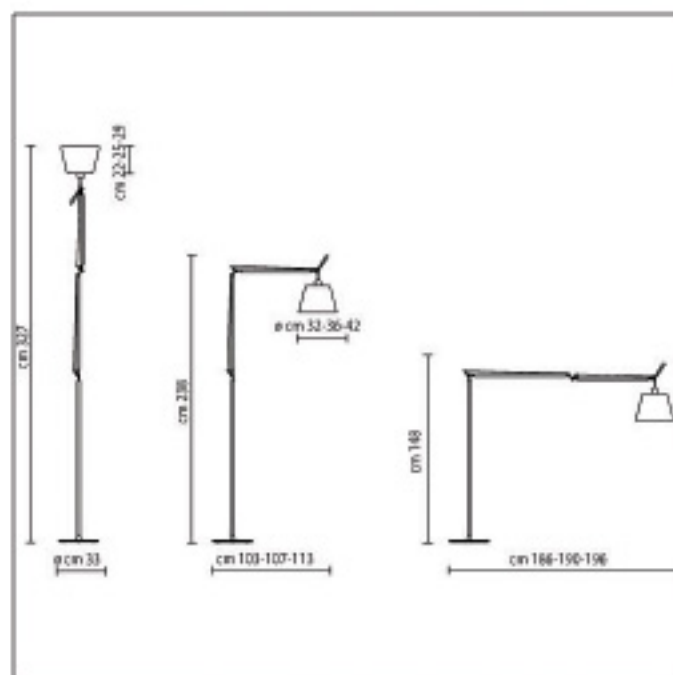

Luminaire

Item Code:	0778010A
Product typology:	Ceiling/Wall luminaires, Floor luminaires
Material:	Polished aluminium
Colour:	Polished aluminium

Light source

ILCOS code:	IAG/WP, HSGSBT/C
Lamps description:	1 x G120 150w E27 Or 1 x QT32 150w E27
Lamp category:	Incandescent lamps, Halogen lamps with mains voltage
Number of lamps:	1
Lamp type:	G120, QT32
Base:	E27
Lamp power (W):	150
Lamp duration (h):	1000, 2000
Luminous flux (lm):	1800, 2500
Voltage (V):	220V-240V
Colour rendering index (Ra):	1A

Optics

Light emission:	Direct diffused adjustable

Electrical equipment

Mains voltage (V):	220V-240V
Emergency Availability:	Without

Installation

Environment:	Indoor
Mounting location:	Floor surface, Wall bracket
Length (mm):	2060

Notes

With dimmer