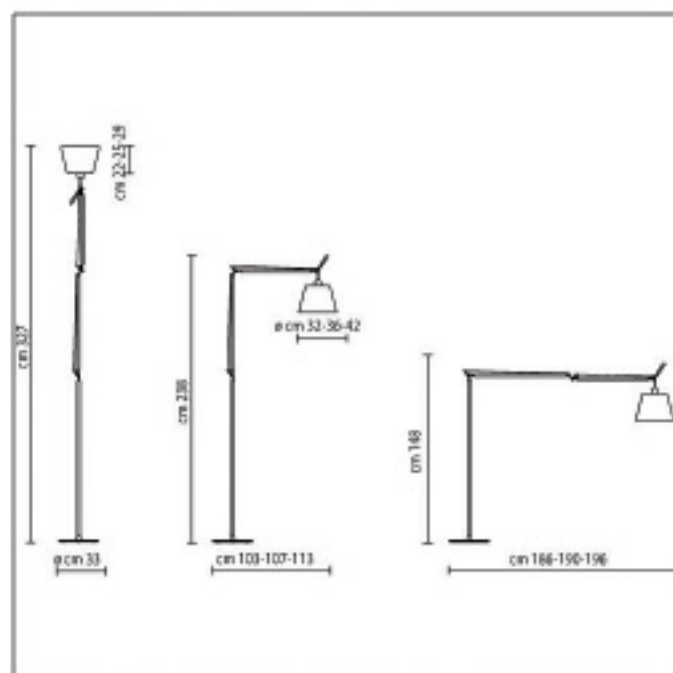

Luminaire

Item Code:	0778010A
Product typology:	Ceiling/Wall luminaires, Floor luminaires
Material:	Polished aluminium
Colour:	Polished aluminium

Light source

ILCOS code:	IAG/WP, HSGSBT/C
Lamps description:	1 x G120 150w E27 Or 1 x QT32 150w E27
Lamp category:	Incandescent lamps, Halogen lamps with mains voltage
Number of lamps:	1
Lamp type:	G120, QT32
Base:	E27
Lamp power (W):	150
Lamp duration (h):	1000, 2000
Luminous flux (lm):	1800, 2500
Voltage (V):	220V-240V
Colour rendering index (Ra):	1A

Optics

Light emission:	Direct diffused adjustable

Electrical equipment

Mains voltage (V):	220V-240V
Emergency Availability:	Without

Installation

Environment:	Indoor
Mounting location:	Floor surface, Wall bracket
Length (mm):	2060

Notes

With dimmer