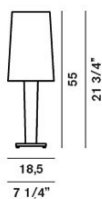

**LITE TAVOLO**

DESIGN MARC SADLER/2000

Table lamp with chrome metal base. Stem and diffuser are in fiberglass fabric with yellow Kevlar® or black carbon thread.

**Lite grande**

Giallo

Nero

**Certifications**