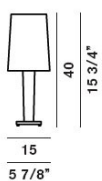

Lite piccola

Giallo