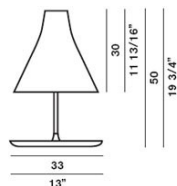

**TOSCA TAVOLO**

DESIGN DESIGNWORK/2007

Table lamp with a glossy blown glass diffuser available in white, amber and grey. The base comes in opaque white, opaque black with white stripes or wood. Tosca provides a warm, embracing atmosphere.