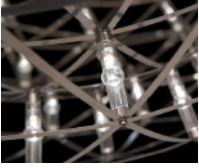

m o o o i[®]

Raimond R43/R61/R89

Based on pure mathematics the beauty of light has been re-defined; staring into the universe is now possible, also during cloudy nights.

Designer	design by Raimond Puts, realisation by Ox-ID
Year of design	2006
Material	Stainless steel and PMMA
Additional	

Detailing

The intricate spheres of Raimond transport the electrical current. The LED terminals then join these paths to create an atmospheric ambiance. The transparent lenses are specially detailed to spread warm white light in every direction.