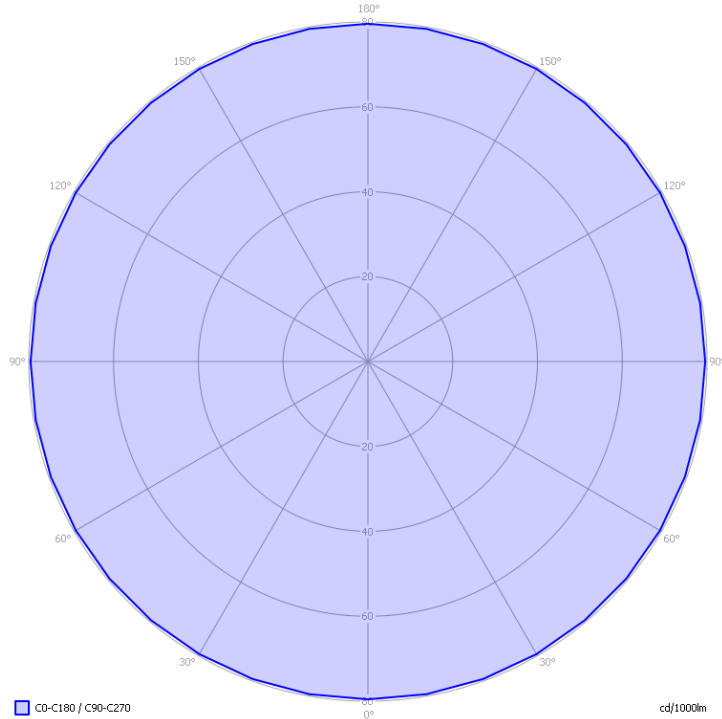

R89: 252, power consumption 41W (16lm/W)

Colour temperature (degrees Kelvin, K)

2700K (warm white, comparable to incandescent)

Colour rendering index

CRI_Ra 71, colour rendering group 2

Luminous flux (Lumen, lm)

Stainless steel canopy

Power supply included in canopy

ELUMDAT files are available at the Moooi download

Radiation diagram

This diagram shows the luminous intensity of the luminary, it emits light in all directions equally.